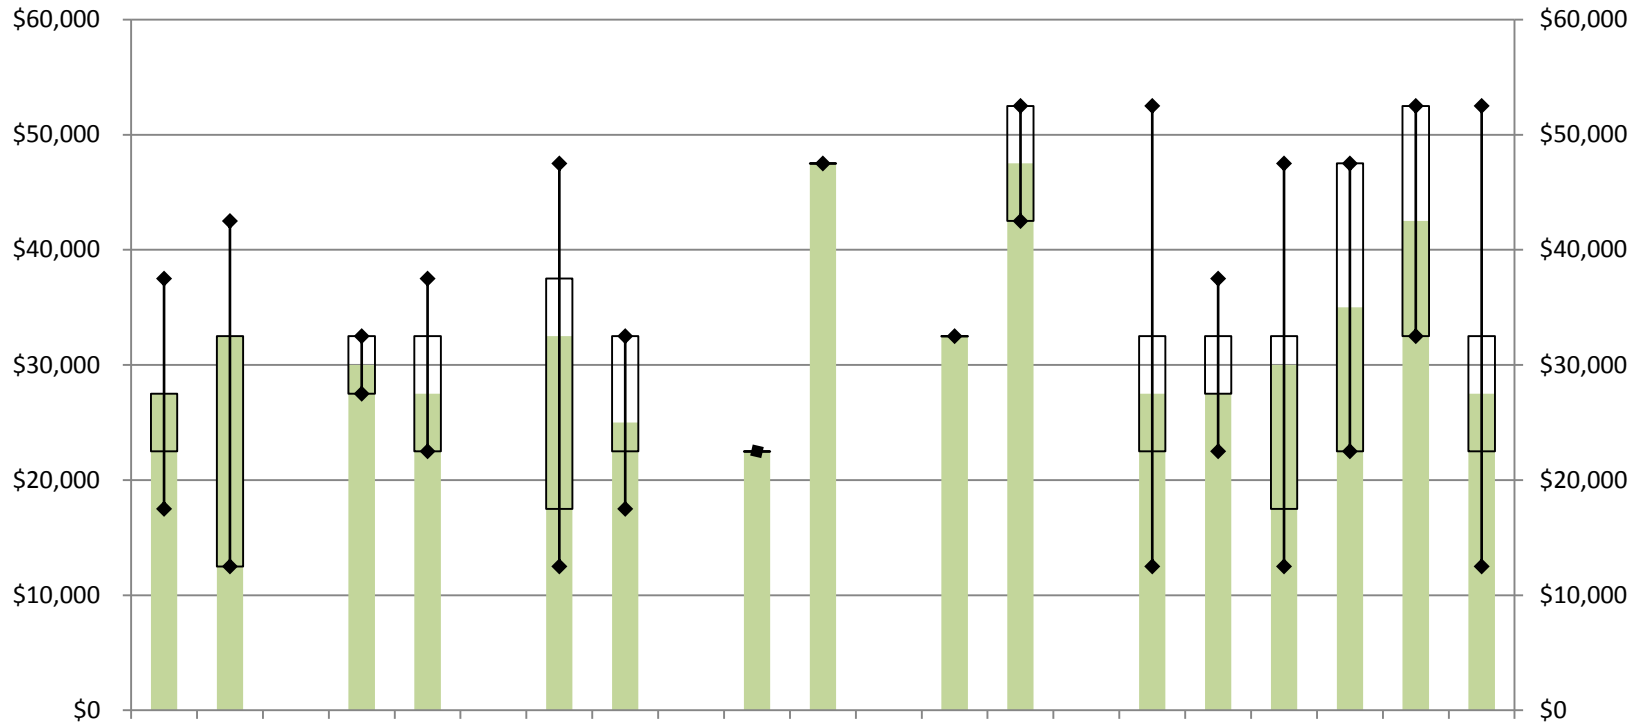

Salary by Education and Major

Full time interpreters working 9 or 10 months per year and indentifying as working in an Ed K-12 setting.

■ Median Salary

Salary by Experience and Educational Experience

Full time interpreters working 9 or 10 months per year and indentifying as working in an Ed K-12 setting.

■ Median Salary