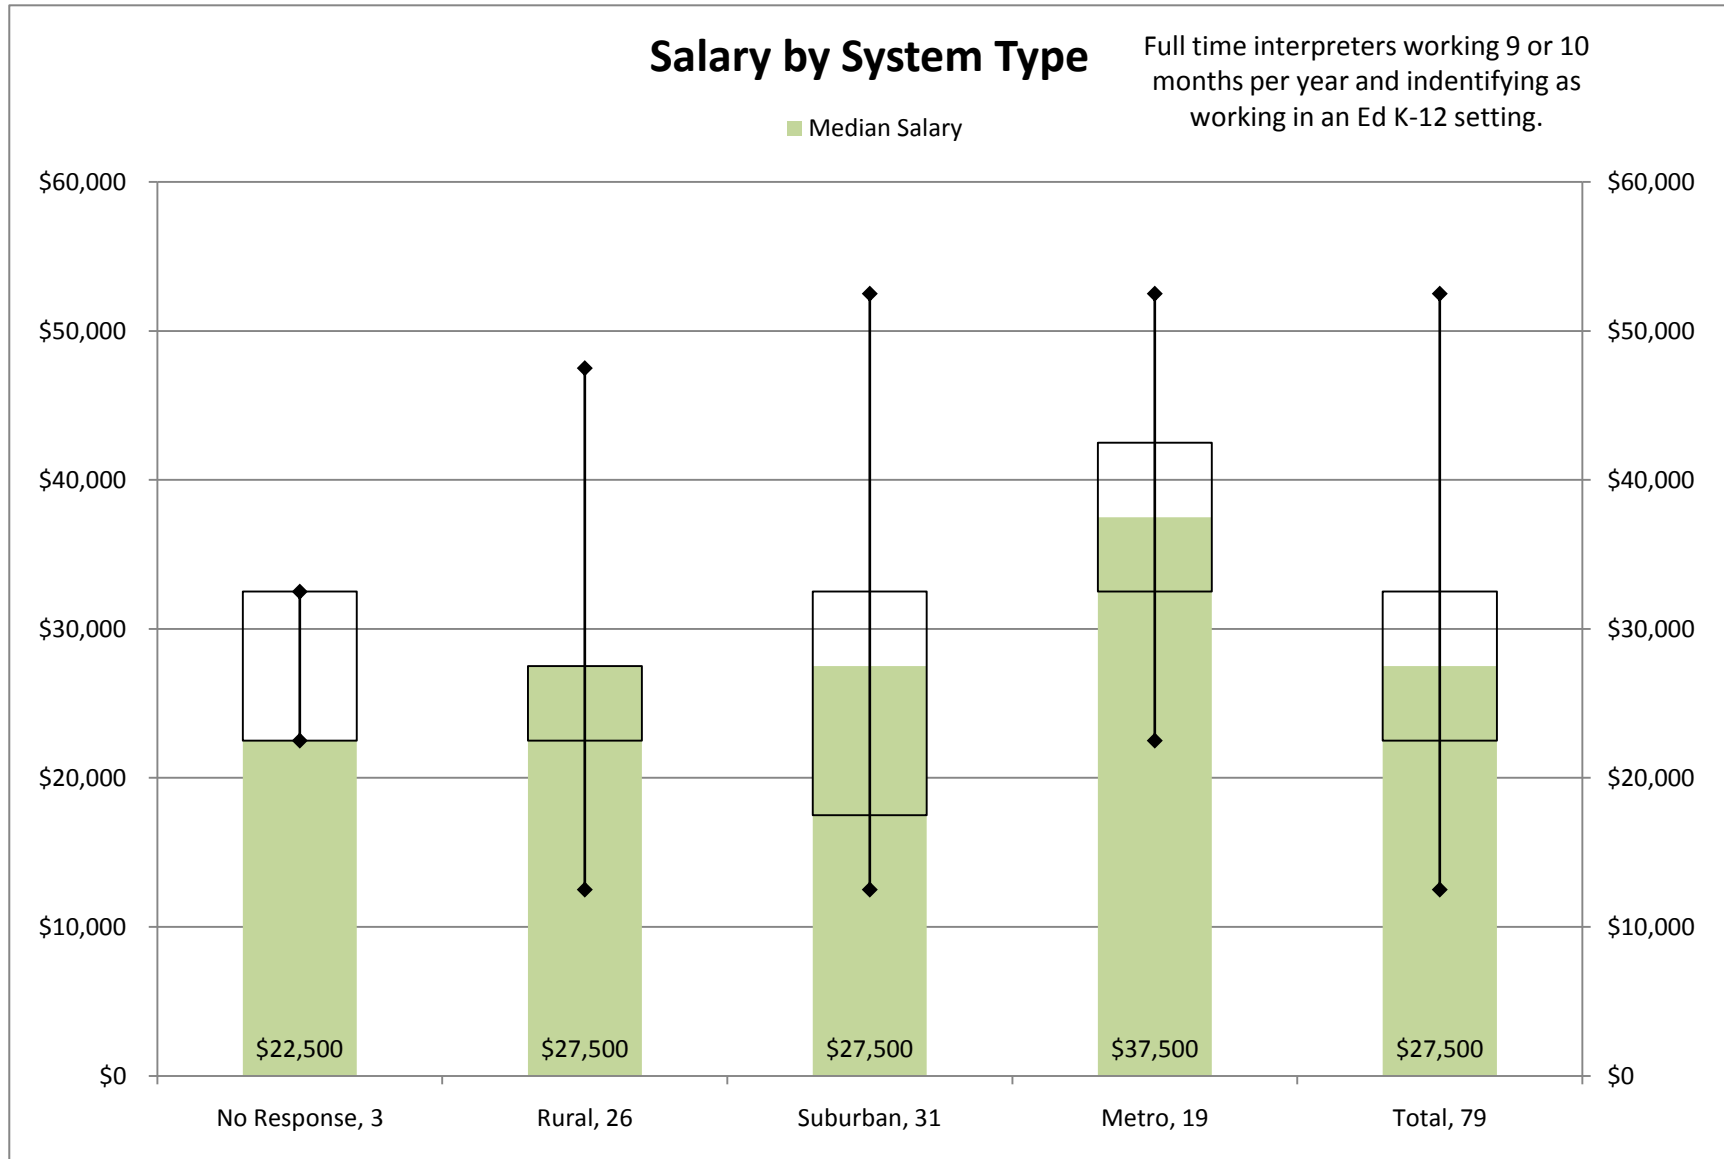

Salary by Education and Major

Full time interpreters working 9 or 10 months per year and indentifying as working in an Ed K-12 setting.

■ Median Salary

Salary by Experience and Educational Experience

Full time interpreters working 9 or 10 months per year and indentifying as working in an Ed K-12 setting.

■ Median Salary